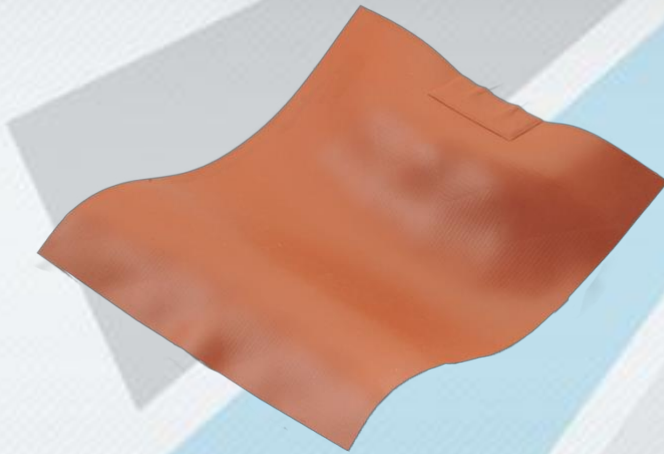

HEATER MAT

A1-SHBM

STRETCHABLE HEATER MAT

Made of stretch silicone, these mats fit perfectly into any curves and shapes. This mat has a perfect contact with the materials which allows an excellent temperature transfer.

The flexibility of the mat is ensured by the absence of fiberglass in the silicone.

EXAMPLES OF APPLICATIONS:

IDEAL FOR

- ✓ Standard & 3D repairs

ADVANTAGES

- ✓ Premium stretchable mat
- ✓ Fits perfectly with curved shapes

MAIN FEATURES

- ✓ Supplied with Aeroform plugs
- ✓ 3m long leads
- ✓ Made in silicone
- ✓ Connect to Hot Bonder
- ✓ Connect to IR Lamp with control system (type IRPE)

OPTIONS

- ✓ Thermal Survey Certificate
- ✓ Different watt density