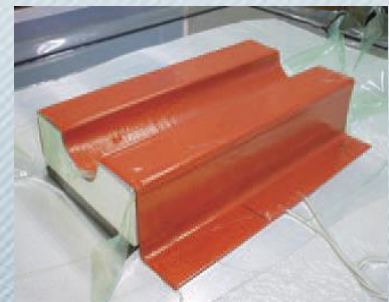

HEATER MAT

A1-SHBM

STRETCHABLE HEATER MAT

Made of stretch silicone, these mats fit perfectly into any curves and shapes. This mat has a perfect contact with the materials which allows an excellent temperature transfer.

The flexibility of the mat is ensured by the absence of fiberglass in the silicone.

EXAMPLES OF APPLICATIONS:

IDEAL FOR

- ✓ Standard & 3D repairs

ADVANTAGES

- ✓ Premium stretchable mat
- ✓ Fits perfectly with curved shapes

MAIN FEATURES

- ✓ Supplied with Aeroform plugs
- ✓ 3m long leads
- ✓ Made in silicone
- ✓ Connect to Hot Bonder
- ✓ Connect to IR Lamp with control system (type IRPE)

OPTIONS

- ✓ Thermal Survey Certificate
- ✓ Different watt density