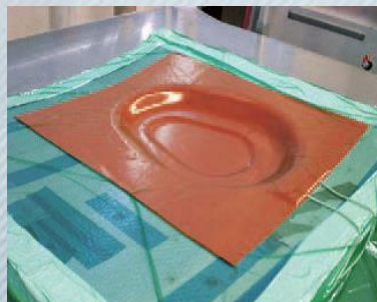

HEATER MAT

A1-SHBM

STRETCHABLE HEATER MAT

Made of stretch silicone, these mats fit perfectly into any curves and shapes. This mat has a perfect contact with the materials which allows an excellent temperature transfer.

The flexibility of the mat is ensured by the absence of fiberglass in the silicone.

EXAMPLES OF APPLICATIONS:

IDEAL FOR

- ✓ Standard & 3D repairs

ADVANTAGES

- ✓ Premium stretchable mat
- ✓ Fits perfectly with curved shapes